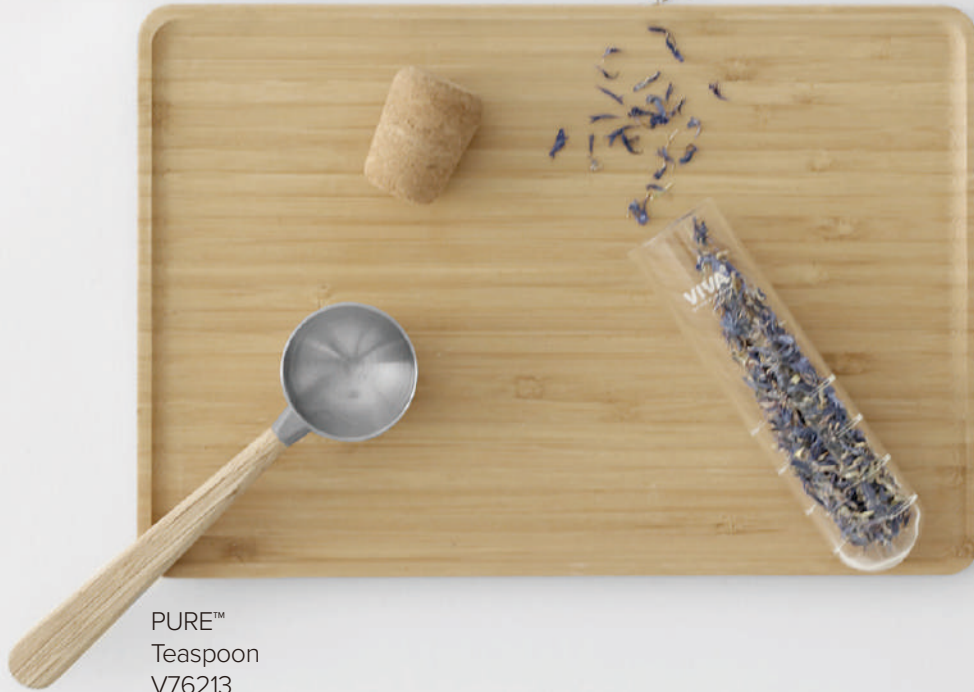

hazy blue
V77563

MINIMA™ Balance Tea Mug

Material: porcelain, stainless steel
Size: 14 x 9.4 x 14 cm
Volume: 500ml / 17oz

light gray
V80402

peppermint
V80446

charcoal
V80445

NINA™ Tea Mug - Set of 2

Material: coloured porcelain
Size: 11.3 x 8.5 x 8.5 cm
Volume: 250ml / 9oz

INFUSION™
Tea Tube
V70200

PURE™
Teaspoon
V76213

INFUSION™
Collapsible Tea Strainer
V72550

The porcelain Nina Milk and Sugar set may be your perfect tea time companion. These smooth, organically shaped tea accessories will bring life to your tea.