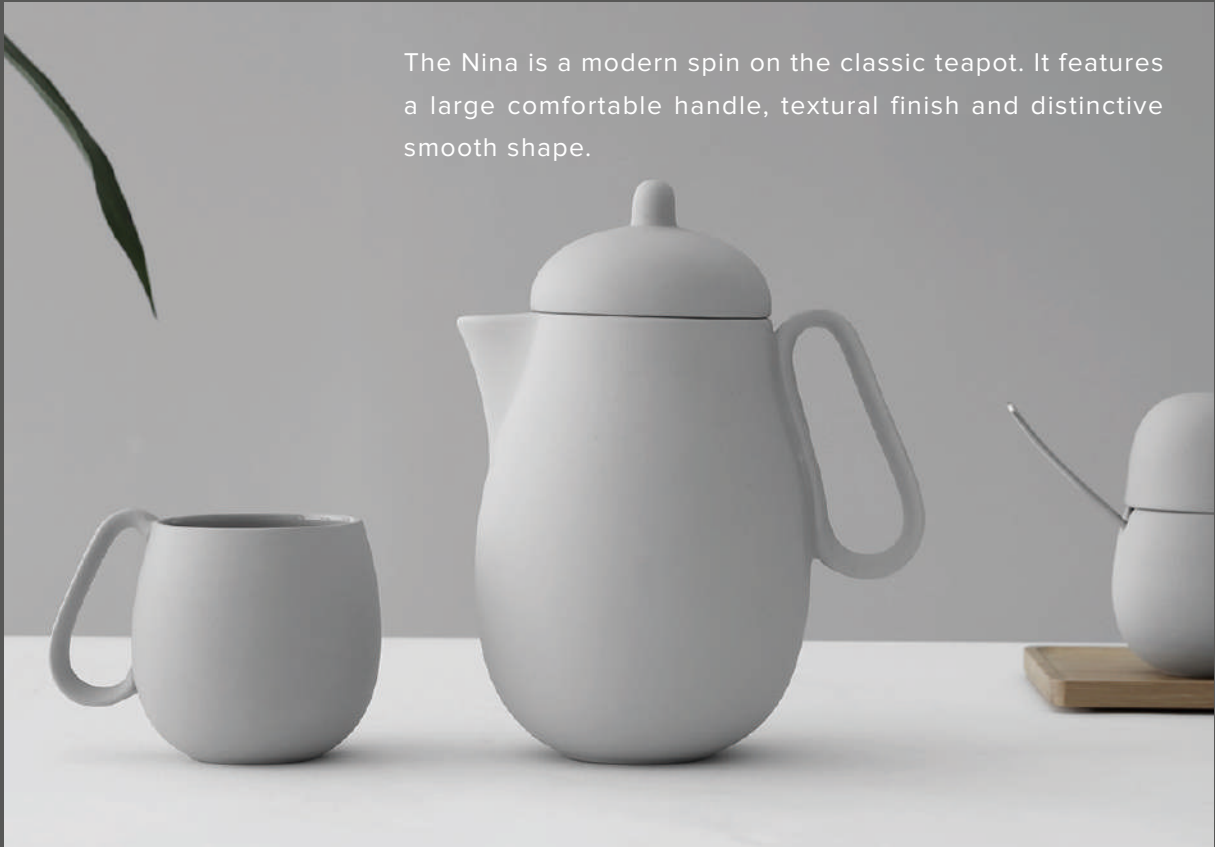

Enjoy the magic of loose leaf tea as you watch it brew to perfection in your Nicola teapot. Escape the day. Be enchanted.

NICOLA™
Glass Teapot
V70400

INFUSION™
Leaf Teapot
V70500

The Nina is a modern spin on the classic teapot. It features a large comfortable handle, textural finish and distinctive smooth shape.