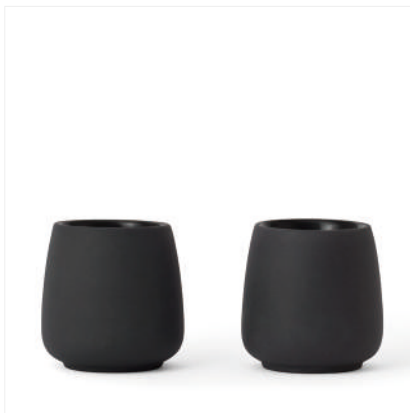

borosilicate
V82700

Aqua
V83047

Amber
V83060

Pink
V83049

borosilicate + bamboo
V75800

MINIMA™ Eva Mug

Material: borosilicate
Size: 12.8 x 9 x 9 cm
Volume: 400ml / 14oz

MINIMA™ Eva Mug

Material: coloured glass
Size: 12.8 x 9 x 9 cm
Volume: 400ml / 14oz

CLASSIC™ Office Cup

Material: borosilicate, bamboo
Size: cup 12.2 x 9.8 x 6 cm / saucer 13 x 1.2 cm
Volume: 250ml / 9oz

pure white
V35802