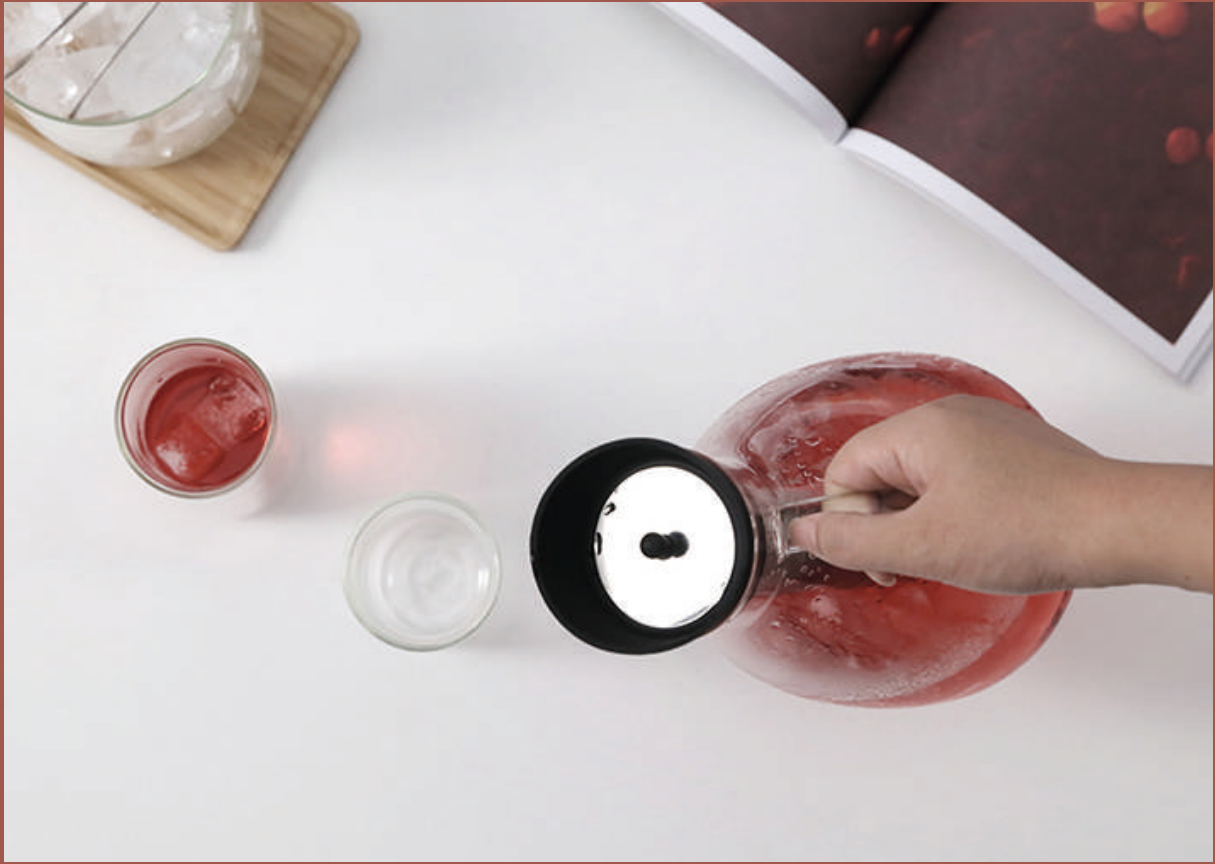

Awaken your senses with refreshing glass after glass of perfectly brewed tea. How, you ask? With the Infusion Iced Tea Carafe. Discover a bright new way to enjoy your favourite iced tea as you while away those long summer afternoons.